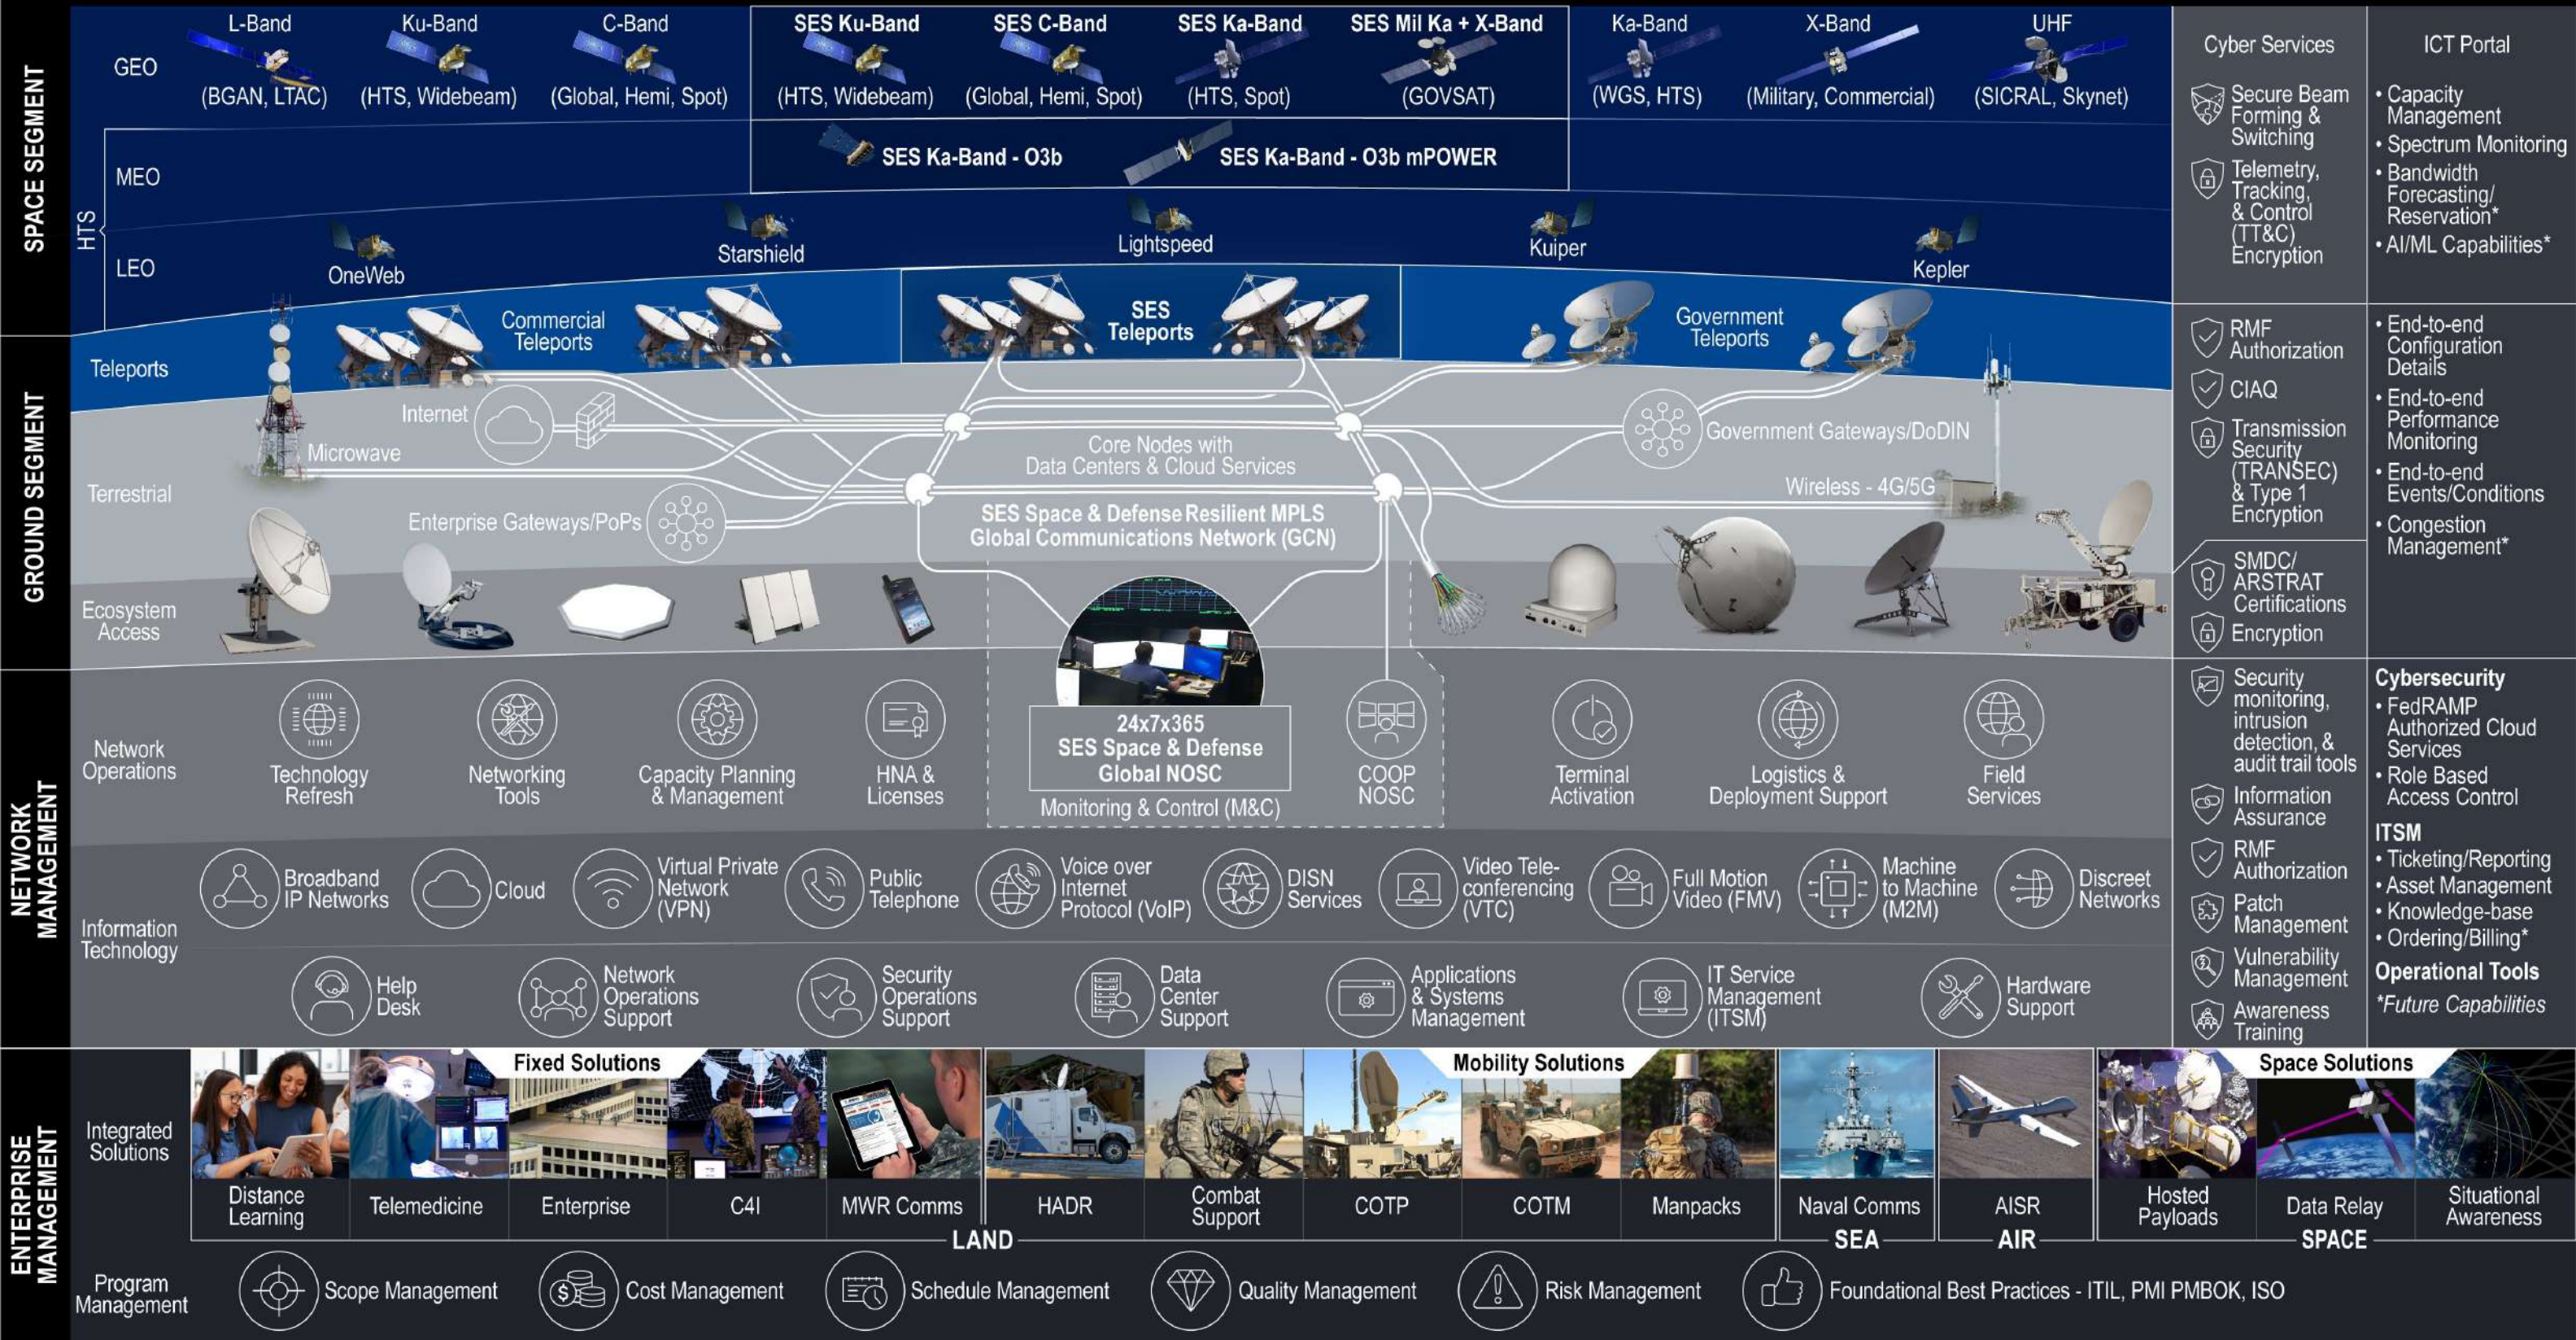

THE INFORMATION & COMMUNICATIONS TECHNOLOGY (ICT) ECOSYSTEM

powered by **SES[▲]**
SPACE & DEFENSE

RESILIENT & SECURE END-TO-END Information & Communications Technology (ICT) Solutions